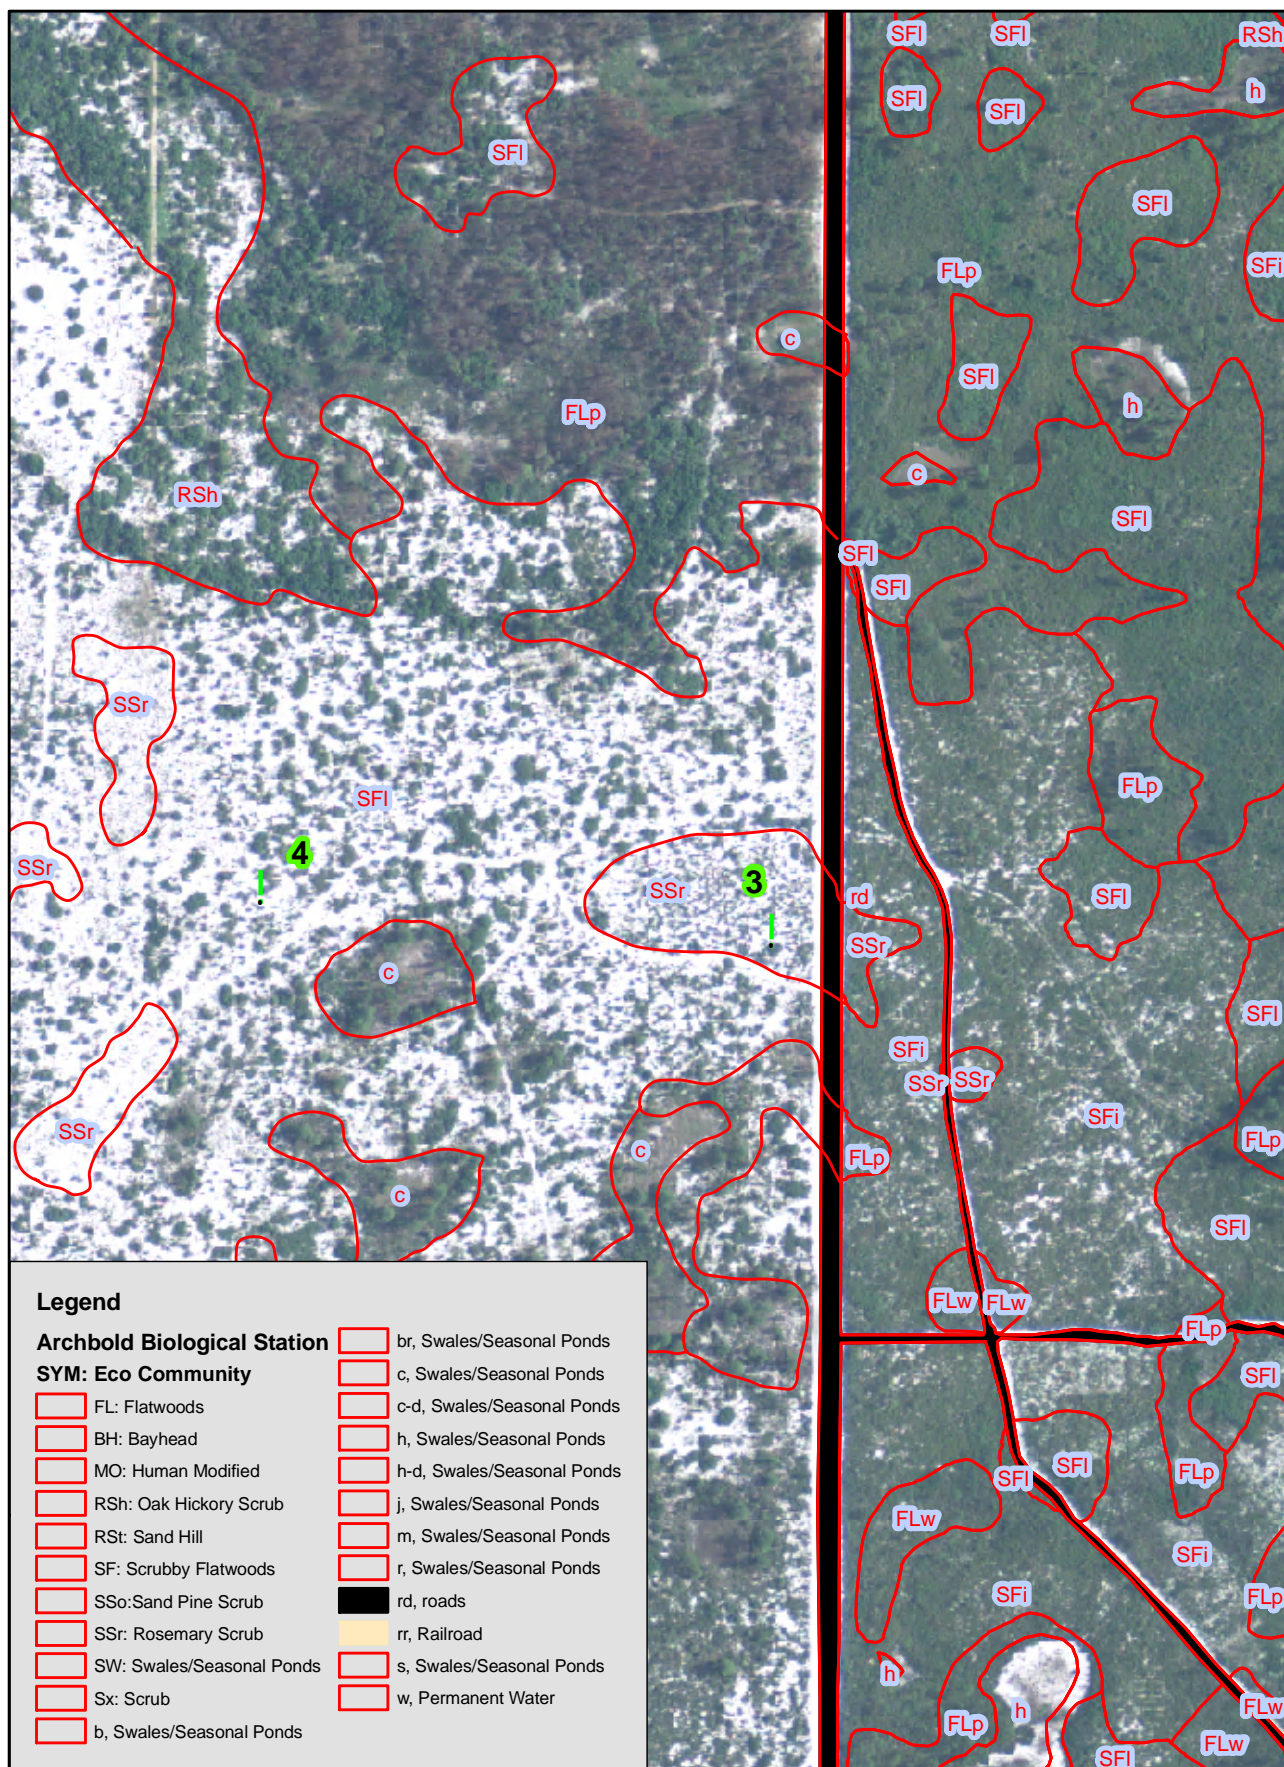

Archbold Sites 3 and 4: Ecological Communities

00.01 0.03 0.06 0.09 0.12

Miles

1:4,539